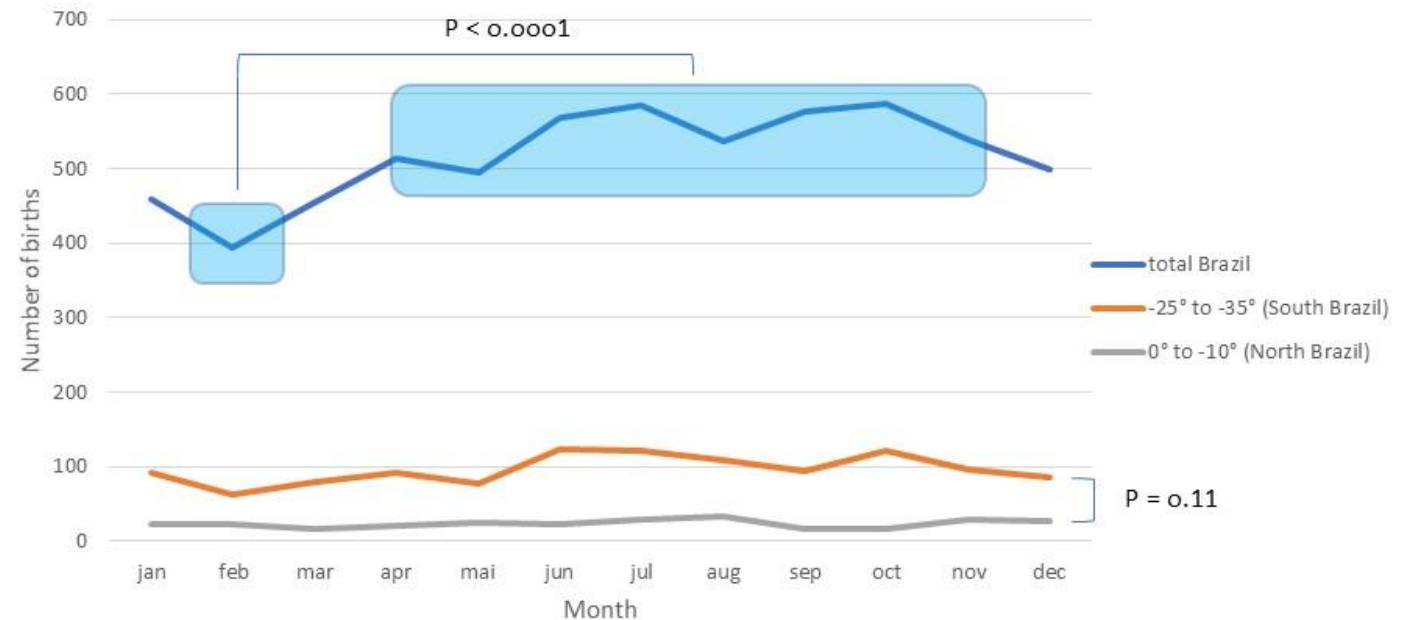

Canil Sadonana, Itabirito, Minas Gerais, Brasil

- Data from Brazilian Confederation of German Shepherd Breeders (SBCPA).

- 6,212 births from 01/01/2009 to 12/31/2018 in Brazilian German Shepherd facilities.

- Differences among months (*Chi-square*; $P < 0.0001$) showed seasonality of births, but no difference was observed between North and South extremes of Brazil (*Chi-square*; $P = 0.11$).

- In conclusion, at least for German Shepherd bitches, there is a seasonal birth distribution during the year in Brazil, which seems not influenced by photoperiod. Lower conception rate happens around late spring (60 days of gestation).

- This seasonality may reflect:

1. a seasonal manifestation of heats;
2. a seasonal fertility of bitches and/or sires;
3. or both.

Birth distribution of German Shepherd dogs in Brazil (6,212; from 2009 to 2018)